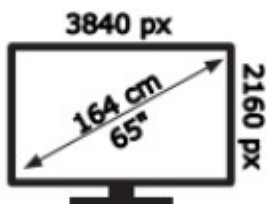

ENERGY

JVC

LT-65VA6200

85 kWh/1000h

ABCDEF **G**

195 kWh/1000h

50640171