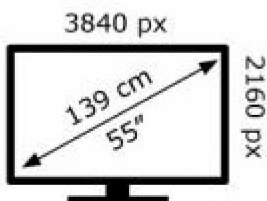

ENERG

SONY®

KD-55X75WL

91 kWh/1000h

ABCDEF **G**

123 kWh/1000h

2019/2013